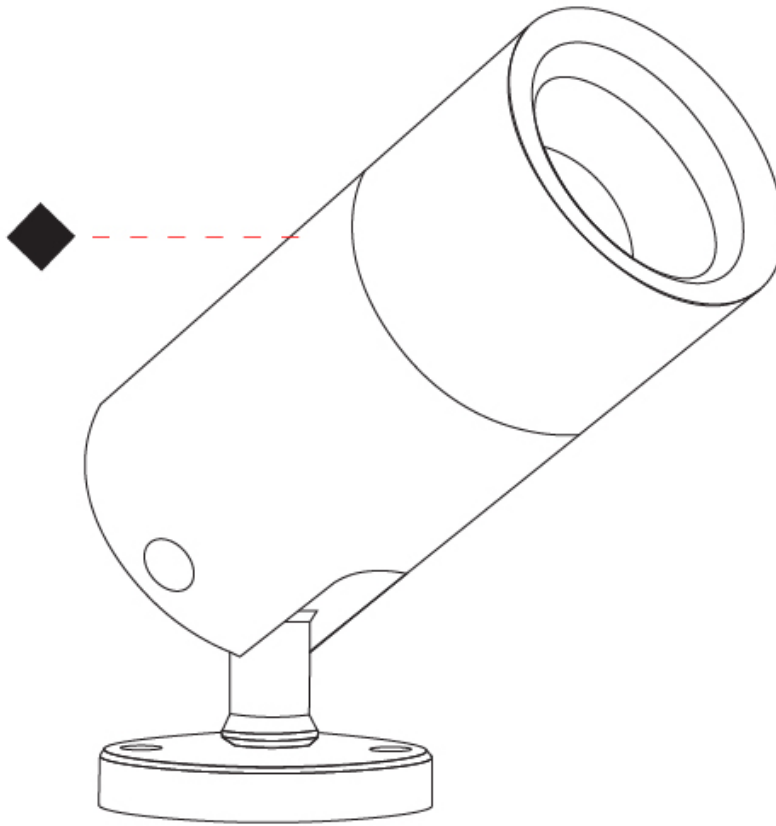

DIVERSI 60 SURFACE

E12F0004-

PROJECT _____

TYPE _____

SPECIFIER _____

QUANTITY _____

DATE _____

E