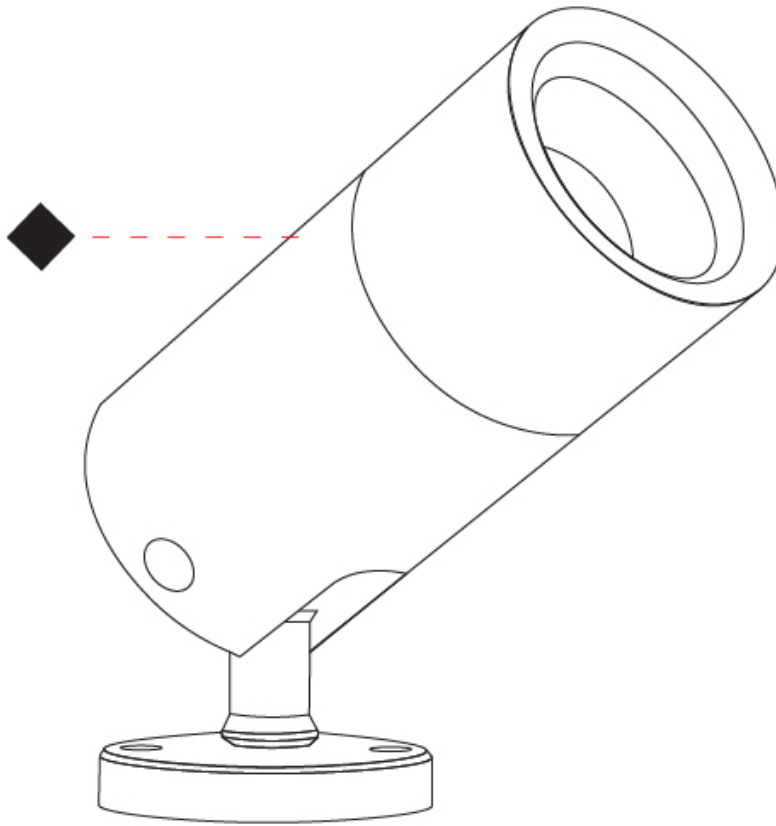

DIVERSI 60 SURFACE

E12F0007-

PROJECT _____

TYPE _____

SPECIFIER _____

QUANTITY _____

DATE _____

E