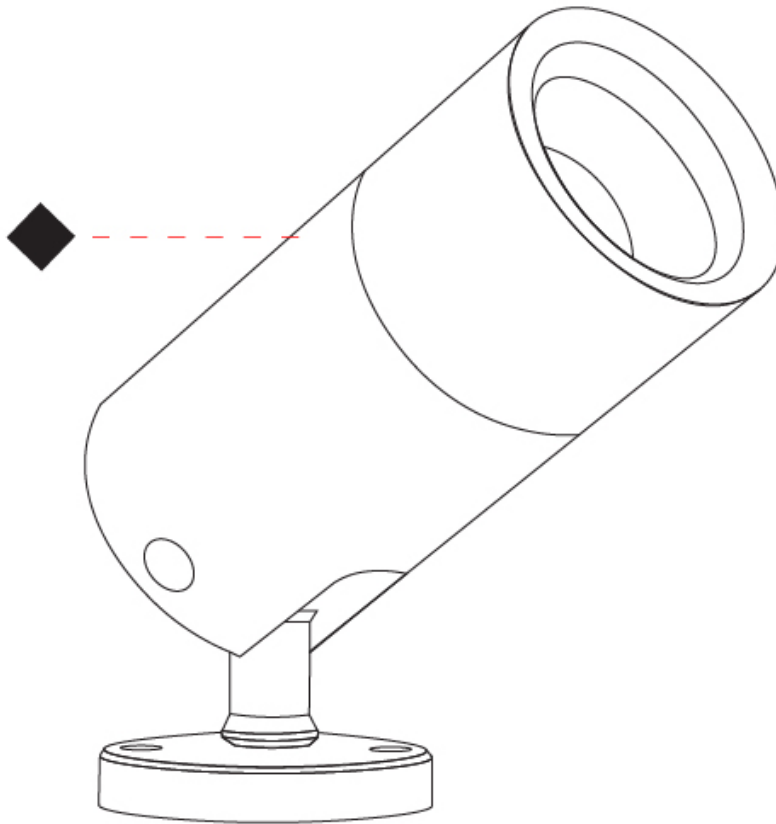

DIVERSI 60 SURFACE

E12F0005-

PROJECT _____

TYPE _____

SPECIFIER _____

QUANTITY _____

DATE _____

E