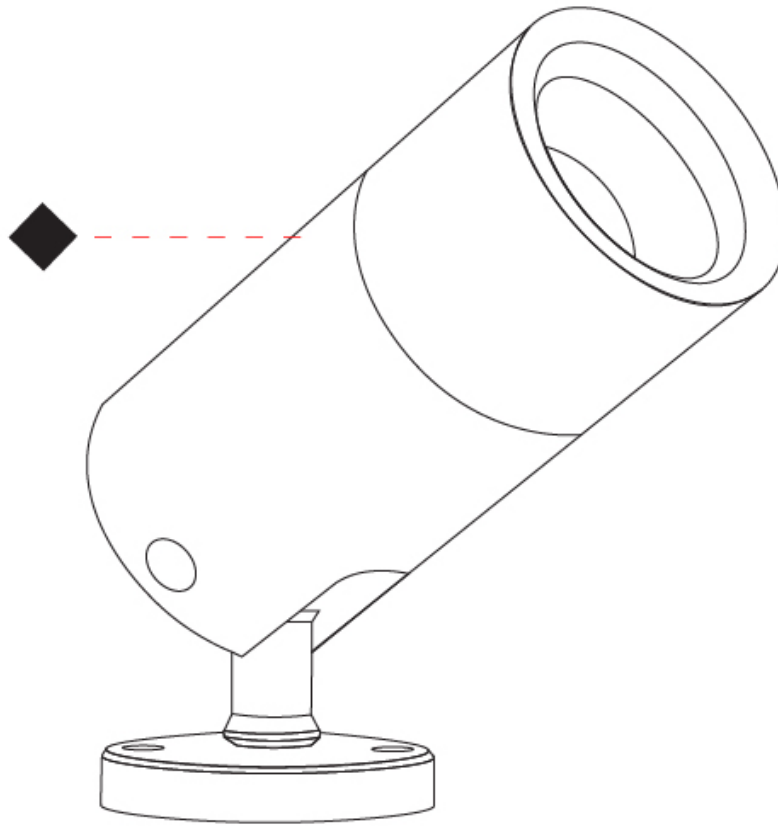

DIVERSI 60 SURFACE

E12F0006-

PROJECT _____

TYPE _____

SPECIFIER _____

QUANTITY _____

DATE _____

E