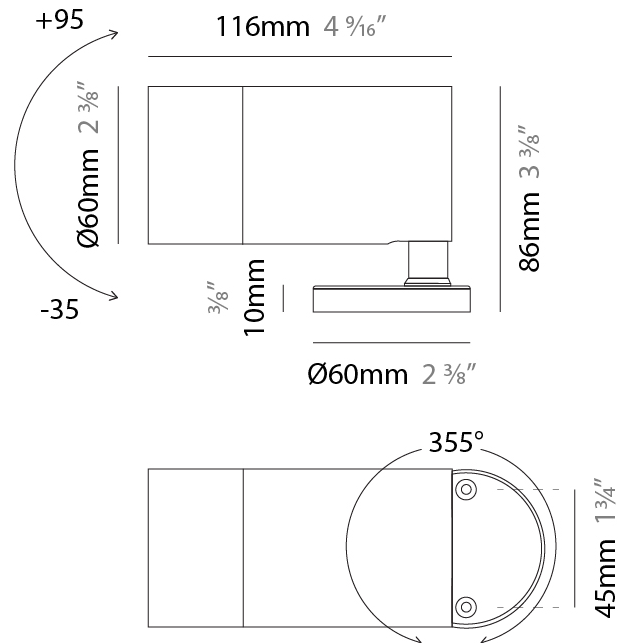

1. To build a product code in our configurator select the specify button on the base model # product page
2. To build a manual product code on this datasheet choose from the options listed below in blue font and add the suffix to the base model #

GENERAL

Series: Diversi
Subseries: Diversi 60
Partner: Zaneen
Division: Exterior
Installation: Surface
Product Type: Flood
Mounting Location: Above Ground
Light Distribution: Adjustable

PHYSICAL

Shape: Cylinder
Diameter (mm): 60
Diameter (in): 2 3/8
Length (mm): 116
Length (in): 4 9/16
Weight (kg): 0.5
Weight (lbs): 1.102
Installation Requirement: Surface mounted / Spike / Tree strap
Diffuser: Extra clear tempered / Frosted glass 6mm
Fixture Finish: [ABA](#) / [ANB](#) / [ASB](#) / [PSB](#)
Fixture Material: Machined Anticorodal Aluminium
Cable Details: 350mm NS20N PCP 2x0.5 mm2

ELECTRICAL

Lamp Type: LED
Total Output Wattage (W): 12
Dimming: Phase Dimming (120Vac Only)
Driver Included: No
Driver Location: Remote
Driver Type: Constant Current - Universal
Driver Class: Class 2
Input Voltage (V): 120 - 277
Constant Current (MA): 350

LED

Number of LEDs: 1
Color Temperature (°K): 1800-3000 - Dim to Warm
Max. Delivered Lumen (lm): 824 to 22
CRI: >90 CRI
Lamp Life (hrs): 100000
Special LEDs offerings: Dim to Warm

OPTICAL

Optic°: [20](#) / [40](#)
Adjustability: Rotational 355°

RATINGS AND CERTIFICATIONS

Certified By: Certified for North American Standards
IP rating: IP66
IK Rating: IK08