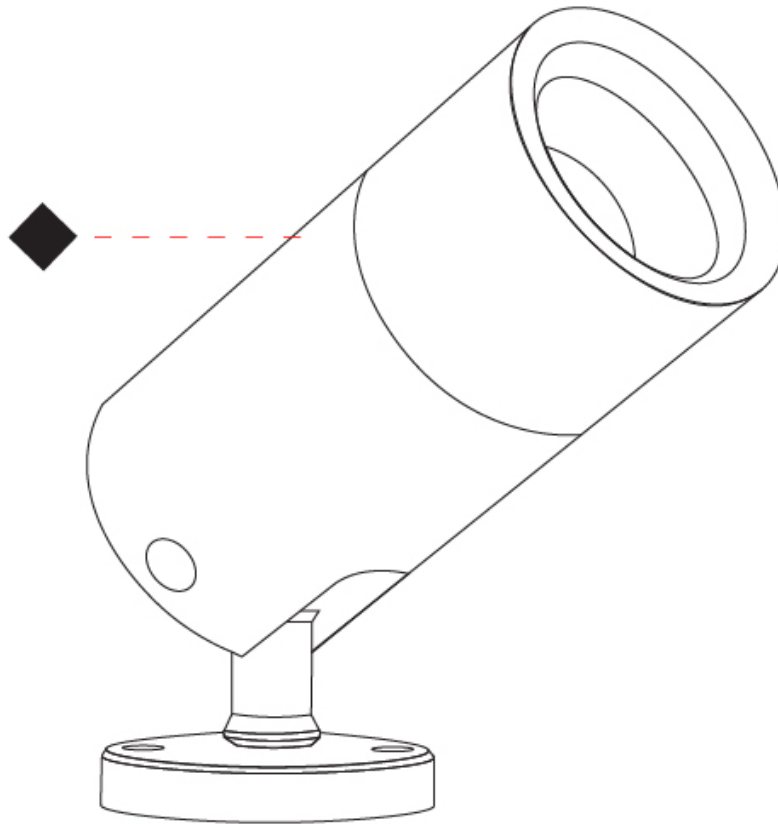

DIVERSI 60 SURFACE

E12F0000-

PROJECT _____

TYPE _____

SPECIFIER _____

QUANTITY _____

DATE _____

E