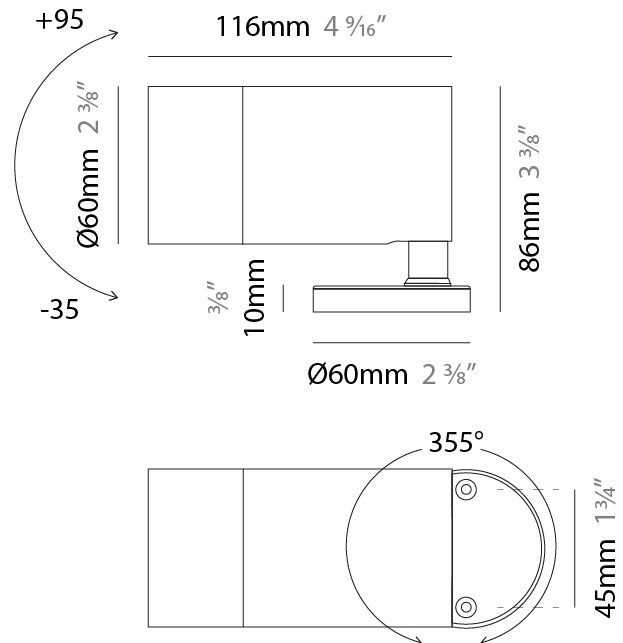

GENERAL

Series: Diversi
Subseries: Diversi 60
Partner: Zaneen
Division: Exterior
Installation: Surface
Product Type: Flood
Mounting Location: Above Ground
Light Distribution: Adjustable

PHYSICAL

Shape: Cylinder
Diameter (mm): 60
Diameter (in): 2 3/8
Height (mm): 116
Height (in): 4 9/16
Weight (kg): 0.5
Weight (lbs): 1.102
Installation Requirement: Surface mounted / Spike / Tree strap
Diffuser: Extra clear tempered / Frosted glass 6mm
Fixture Finish: [ANA](#) / [ANB](#) / [ASB](#) / [PSB](#)
Fixture Material: Machined Anticorodal Aluminium
Cable Details: 350mm NS20N PCP 2x0.5 mm2

ELECTRICAL

Lamp Type: LED
Total Output Wattage (W): 11
Dimming: Non-Dimming / Phase Dimming (120Vac only) / 0-10V Dimming
Driver Included: No
Driver Location: Remote
Driver Type: Constant Voltage - Universal
Driver Class: Class 2
Input Voltage (V): 120 - 277
Output Voltage (V): 24

LED

Number of LEDs: 1
Color Temperature (°K): [2700](#) / [3000](#) / [4000](#)
Max. Delivered Lumen (lm): 840 (3000K)
CRI: >90 CRI
Lamp Life (hrs): 100000

OPTICAL

Optic°: [10](#) / [30](#) / [50](#) / [10x45](#) / [45x10](#)
Beam Angle: Narrow / Medium / Wide / Elliptical

RATINGS AND CERTIFICATIONS

Certified By: Certified for North American Standards
IP Rating: IP66
IK Rating: IK08