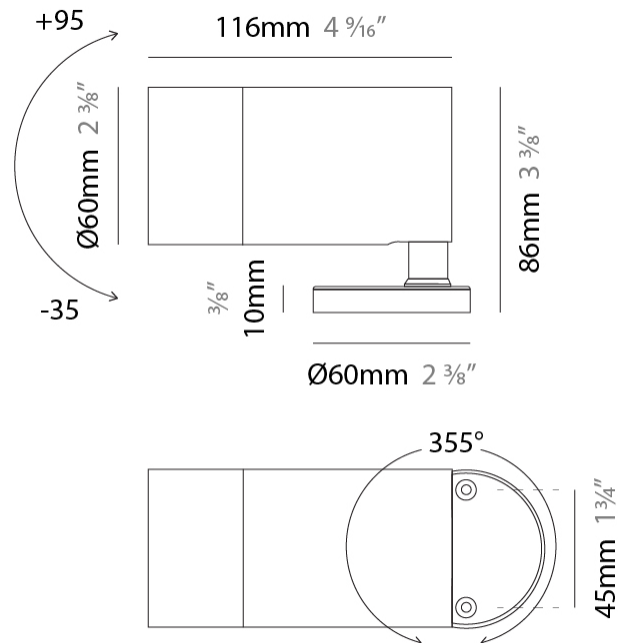

GENERAL

Series: Diversi
Subseries: Diversi 60
Partner: Zaneen
Division: Exterior
Installation: Surface
Product Type: Flood
Mounting Location: Above Ground
Light Distribution: Adjustable

PHYSICAL

Shape: Cylinder
Diameter (mm): 60
Diameter (in): 2 3/8
Height (mm): 116
Height (in): 4 9/16
Weight (kg): 0.5
Weight (lbs): 1.102
Installation Requirement: Surface mounted / Spike / Tree strap
Diffuser: Extra clear tempered / Frosted glass 6mm
Fixture Finish: ANA / ANB / ASB / PSB
Fixture Material: Machined Anticorodal Aluminium
Cable Details: 350mm NS20N PCP 2x0.5 mm2

ELECTRICAL

Lamp Type: LED
Input Wattage (W): 5.5
Total Output Wattage (W): 5
Dimming: Non-Dimming / Phase Dimming (120Vac only) / 0-10V Dimming
Driver Included: No
Driver Location: Remote
Driver Type: Constant Voltage - Universal
Driver Class: Class 2
Input Voltage (V): 120 - 277
Output Voltage (V): 24

LED

Number of LEDs: 1
Color Temperature (°K): 2700 / 3000 / 4000
Max. Delivered Lumen (lm): 415 (3000K)
CRI: >90 CRI
Lamp Life (hrs): 100000

OPTICAL

Optic°: 10 / 30 / 50 / 10x45 / 45x10
Beam Angle: Narrow / Medium / Wide / Elliptical

RATINGS AND CERTIFICATIONS

Certified By: Certified for North American Standards
IP rating: IP66
IK Rating: IK08